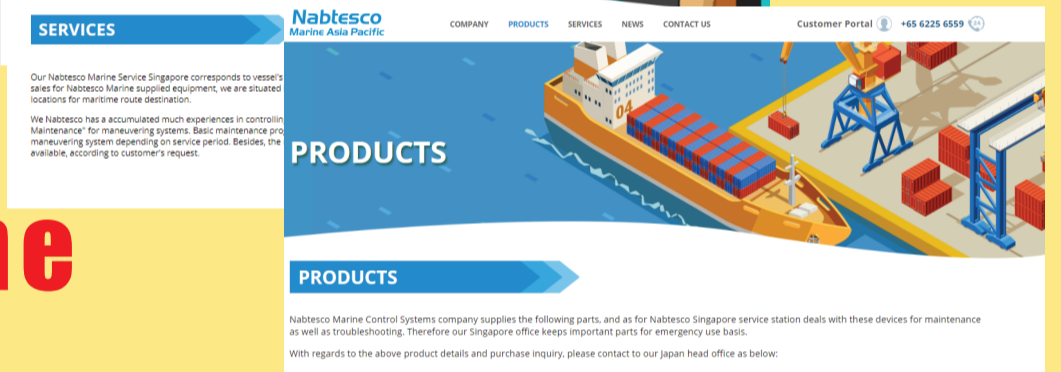

.com.sg

Nabtesco-Marine

ENQUIRIES? REACH OUT TO

Our **24/7 Hotline** provides reliable information and support to all those who need assistance.

Contact us

- +65 6225 6559 (24/7)
- +65 6225 7393
- nmap@nabtesco.com.sg

Locate us

- 401 Commonwealth Drive #05-04
- Haw Par Technocentre
- Singapore 149598

We've launched a new website face!!!

2017 September 28

Visit us @ <http://www.Nabtesco-Marine.com.sg>

1011 0010 0100 0100 01011010111000010101010101101111 01011110101011100001010101010110 0010101010101010101111010101110000

Nabtesco
Marine Asia Pacific